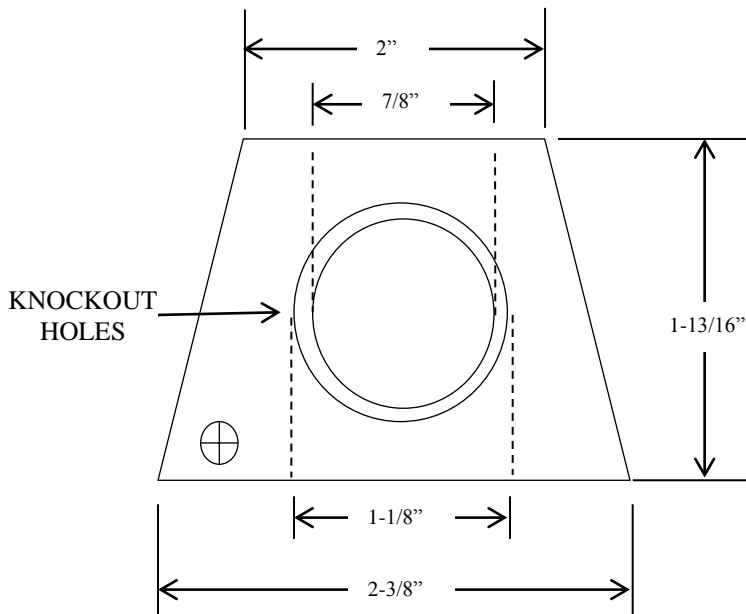

PBS-1 CONTROL STATION

- NEMA 1
- SURFACE MOUNT
- FULLY GUARDED
- ONE BUTTON CONTROL IN METAL ENCLOSURE
- BUTTON: 5 amp @ 120VAC
- 240VAC MAX GENERAL PURPOSE
- NORMALLY OPEN
- UL LISTED

DIMENSIONS

WIRING

230 Route 206, Suite 206
Flanders, NJ 07836
(800) 942-6682 * (973) 584-6682 Fax
info@mmtcinc.com