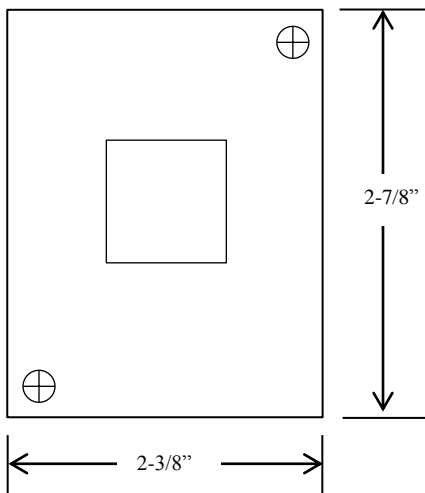

PBS-1 CONTROL STATION

- NEMA 1
- SURFACE MOUNT
- FULLY GUARDED
- ONE BUTTON CONTROL IN METAL ENCLOSURE
- BUTTON: 5 amp @ 120VAC
- 240VAC MAX GENERAL PURPOSE
- NORMALLY OPEN
- UL LISTED

DIMENSIONS

WIRING

230 Route 206, Suite 206
Flanders, NJ 07836
(800) 942-6682 * (973) 584-6682 Fax
info@mmtcinc.com