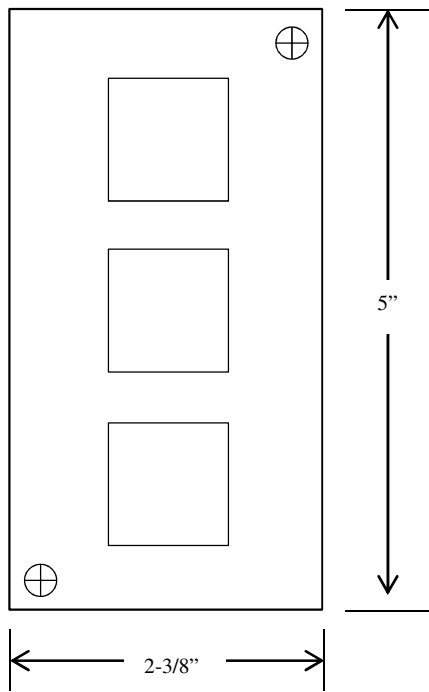

PBS-3R

CONTROL STATION

- NEMA 1
- SURFACE MOUNT
- FULLY GUARDED
- THREE BUTTON CONTROL (OPEN-CLOSE-STOP) IN METAL ENCLOSURE
- BUTTON: 5 amp @ 120VAC
- 240VAC MAX GENERAL PURPOSE
- OPEN: NORMALLY OPEN
- CLOSE: NORMALLY OPEN
- STOP: NORMALLY OPEN
- UL LISTED

DIMENSIONS

WIRING

230 Route 206, Suite 206
 Flanders, NJ 07836
 (800) 942-6682 * (973) 584-6682 Fax
 info@mmtcinc.com