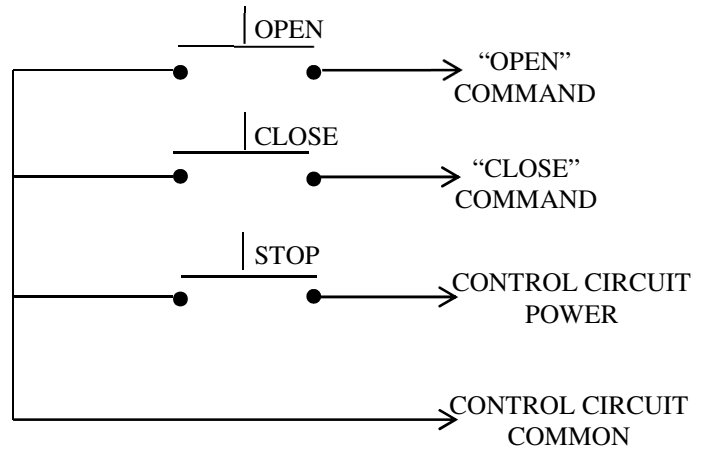

WIRING

230 Route 206, Suite 206
Flanders, NJ 07836
(800) 942-6682 * (973) 584-6682 Fax
info@mmtcinc.com