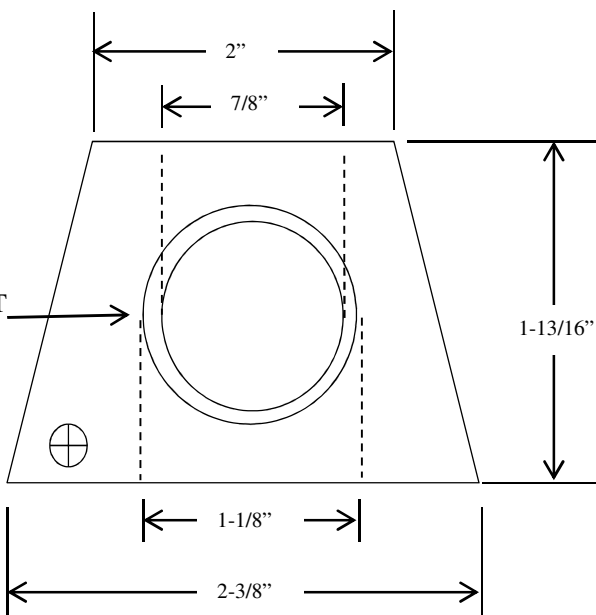

PBS-3R

CONTROL STATION

- NEMA 1
- SURFACE MOUNT
- FULLY GUARDED
- THREE BUTTON CONTROL (OPEN-CLOSE-STOP) IN METAL ENCLOSURE
- BUTTON: 5 amp @ 120VAC
- 240VAC MAX GENERAL PURPOSE
- OPEN: NORMALLY OPEN
- CLOSE: NORMALLY OPEN
- STOP: NORMALLY OPEN
- UL LISTED

DIMENSIONS

WIRING

230 Route 206, Suite 206
 Flanders, NJ 07836
 (800) 942-6682 * (973) 584-6682 Fax
 info@mmtcinc.com