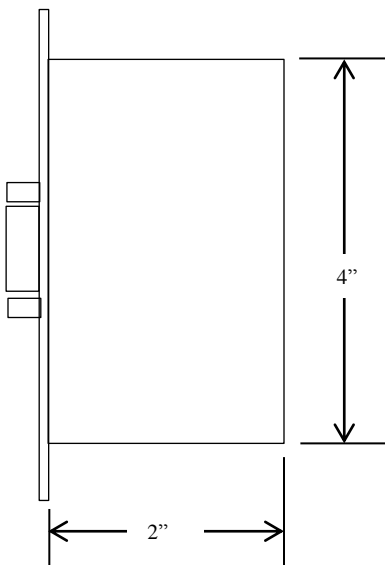

PBC-1 CONTROL STATION

- NEMA 1
- FLUSH MOUNT
- FULLY GUARDED
- ONE BUTTON CONTROL IN METAL ENCLOSURE
- STAINLESS STEEL FACEPLATE
- BUTTON: 10 amp @ 250VAC
- NORMALLY OPEN

WIRING

WIRING

230 Route 206, Suite 206
Flanders, NJ 07836
(800) 942-6682 * (973) 584-6682 Fax
info@mmtcinc.com