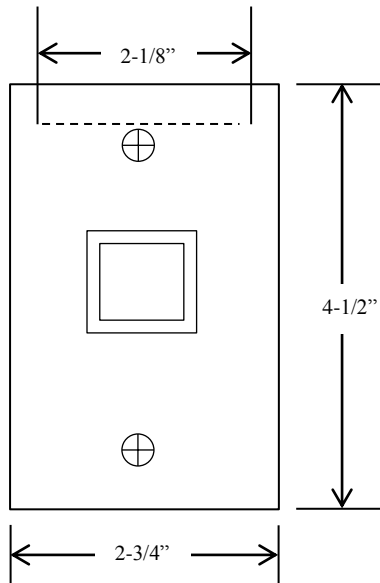

PBC-1 CONTROL STATION

- NEMA 1
- FLUSH MOUNT
- FULLY GUARDED
- ONE BUTTON CONTROL IN METAL ENCLOSURE
- STAINLESS STEEL FACEPLATE
- BUTTON: 10 amp @ 250VAC
- NORMALLY OPEN

WIRING

WIRING

230 Route 206, Suite 206
Flanders, NJ 07836
(800) 942-6682 * (973) 584-6682 Fax
info@mmtcinc.com