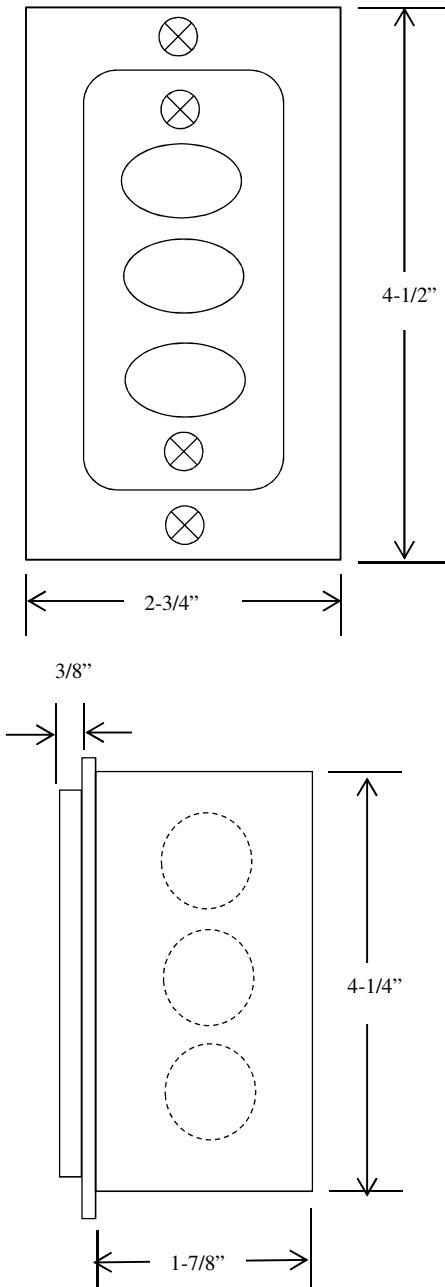

## LCE-3 CONTROL STATION

- NEMA 1
- FLUSH MOUNT
- FULLY GUARDED
- THREE BUTTON CONTROL (OPEN-CLOSE-STOP)
- BUTTON: 5 amp @ 125VAC
- OPEN: NORMALLY OPEN
- CLOSE: NORMALLY OPEN
- STOP: NORMALLY CLOSED

## WIRING