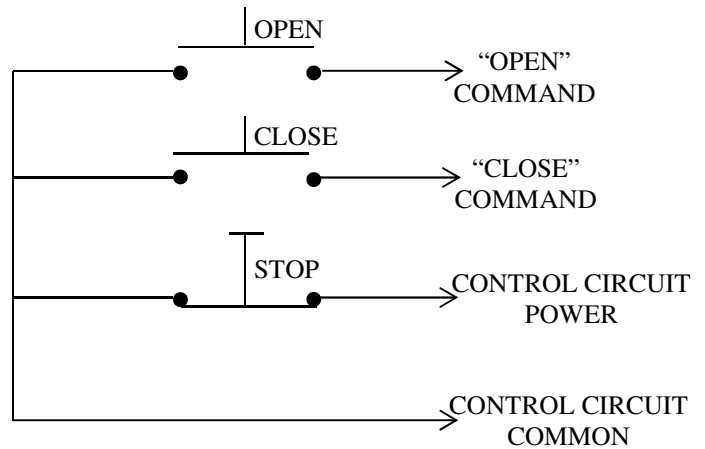

WIRING

230 Route 206, Suite 206
Flanders, NJ 07836
(800) 942-6682 * (973) 584-6682 Fax
info@mmtcinc.com