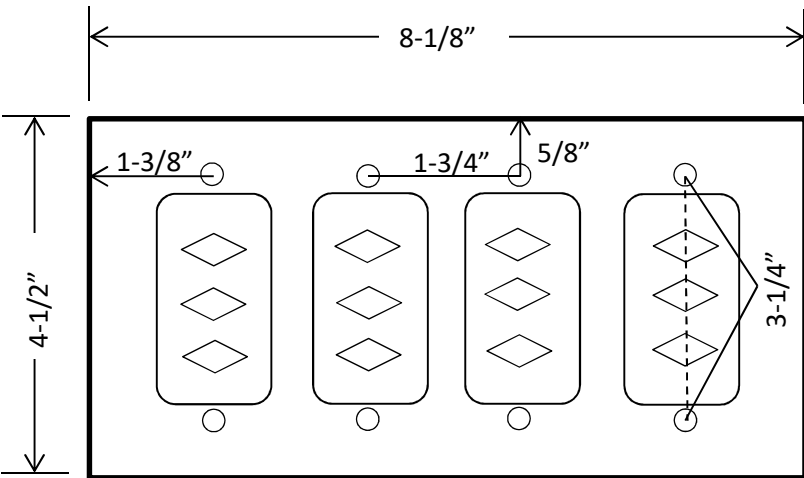

WIRING

WIRING