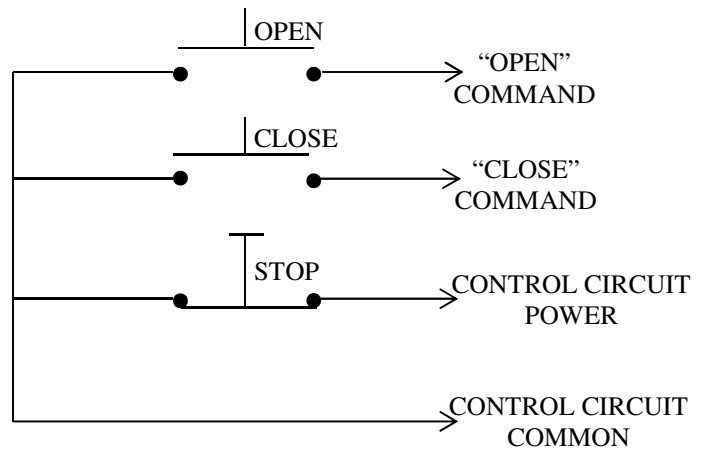

230 Route 206, Suite 206
Flanders, NJ 07836
(800) 942-6682 * (973) 584-6682 Fax
info@mmtcinc.com