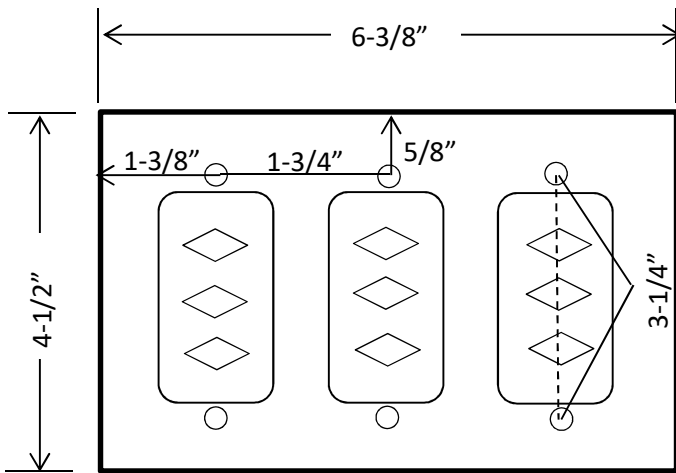

WIRING

WIRING