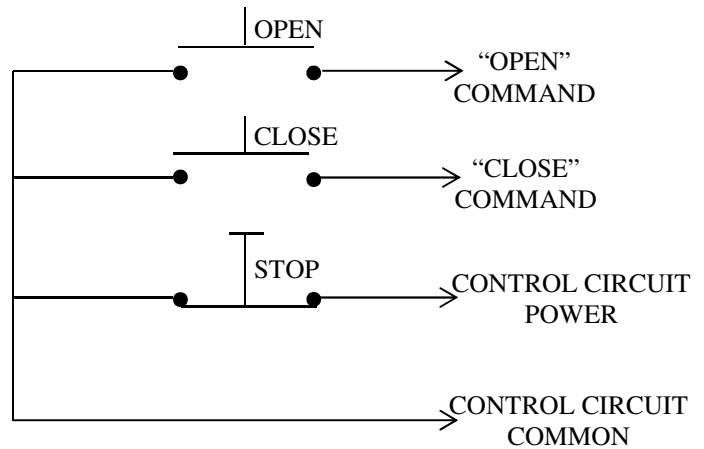

230 Route 206, Suite 206
Flanders, NJ 07836
(800) 942-6682 * (973) 584-6682 Fax
info@mmtcinc.com