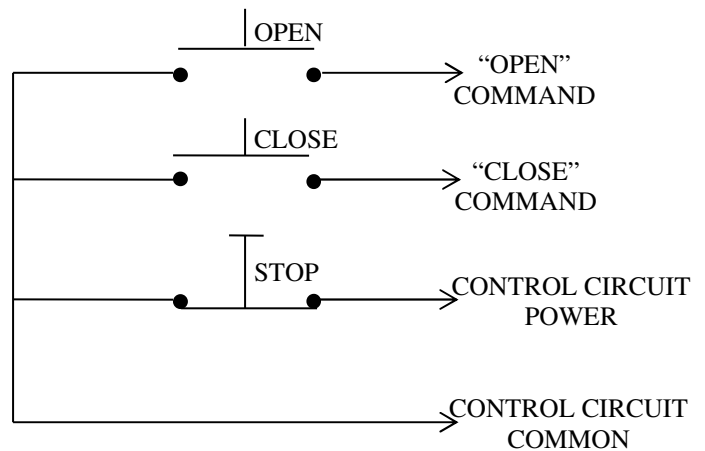

WIRING

230 Route 206, Suite 206
Flanders, NJ 07836
(800) 942-6682 * (973) 584-6682 Fax
info@mmtcinc.com