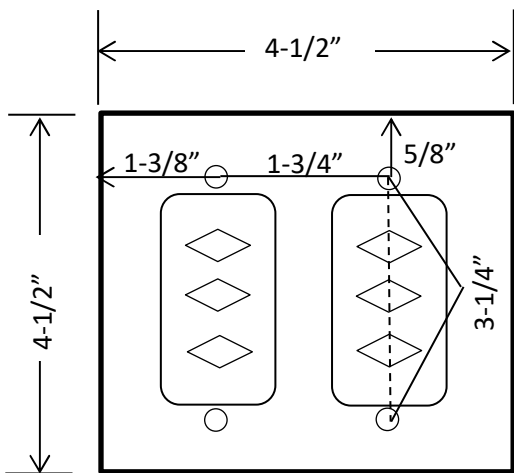

LCE-3-2G THREE GANG CONTROL STATION

- NEMA 1
- FLUSH MOUNT
- FULLY GUARDED
- THREE SETS OF A THREE BUTTON CONTROL (OPEN-CLOSE-STOP)
- BUTTON: 5 amp @ 125VAC
- OPEN: NORMALLY OPEN
- CLOSE: NORMALLY OPEN
- STOP: NORMALLY CLOSED
- BACK BOX NOT INCLUDED

WIRING

WIRING

230 Route 206, Suite 206
Flanders, NJ 07836
(800) 942-6682 * (973) 584-6682 Fax
info@mmtcinc.com