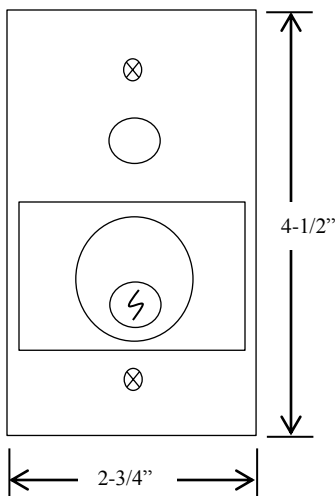

HBFST

KEYED CONTROL

- NEMA 1
- TAMPERPROOF FLUSH MOUNT
- TWO POSITION (OPEN-CLOSE) WITH STOP BUTTON
- CENTER RETURN
- SINGLE GANG BACK BOX
- STAINLESS STEEL FACEPLATE
- CYLINDER: MORTISE TYPE (5 PIN)
1-1/8" DIAMETER X 1" LENGTH
- KEYSWITCH: 15 amp @ 125/250VAC

AVAILABLE WITH BEST CORE CYLINDER OR EQUIVALENT, SLF TYPE LARGE FORMAT EQUIVALENT, CC (CHANGEABLE CYLINDER) VERSION

DIMENSIONS

WIRING