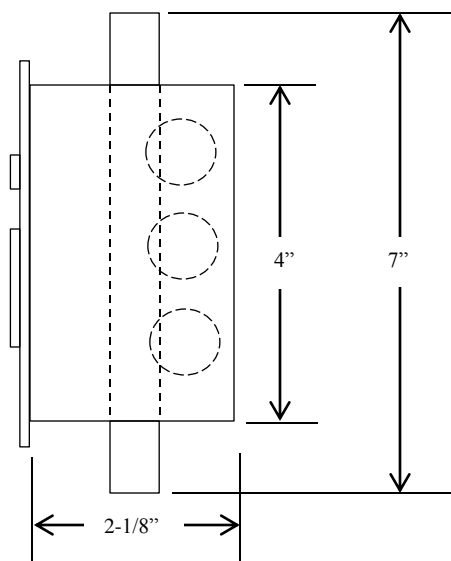

HBFST

KEYED CONTROL

- NEMA 1
- TAMPERPROOF FLUSH MOUNT
- TWO POSITION (OPEN-CLOSE) WITH STOP BUTTON
- CENTER RETURN
- SINGLE GANG BACK BOX
- STAINLESS STEEL FACEPLATE
- CYLINDER: MORTISE TYPE (5 PIN)
1-1/8" DIAMETER X 1" LENGTH
- KEYSWITCH: 15 amp @ 125/250VAC

AVAILABLE WITH BEST CORE CYLINDER OR EQUIVALENT, SLF TYPE LARGE FORMAT EQUIVALENT, CC (CHANGEABLE CYLINDER) VERSION

DIMENSIONS

WIRING