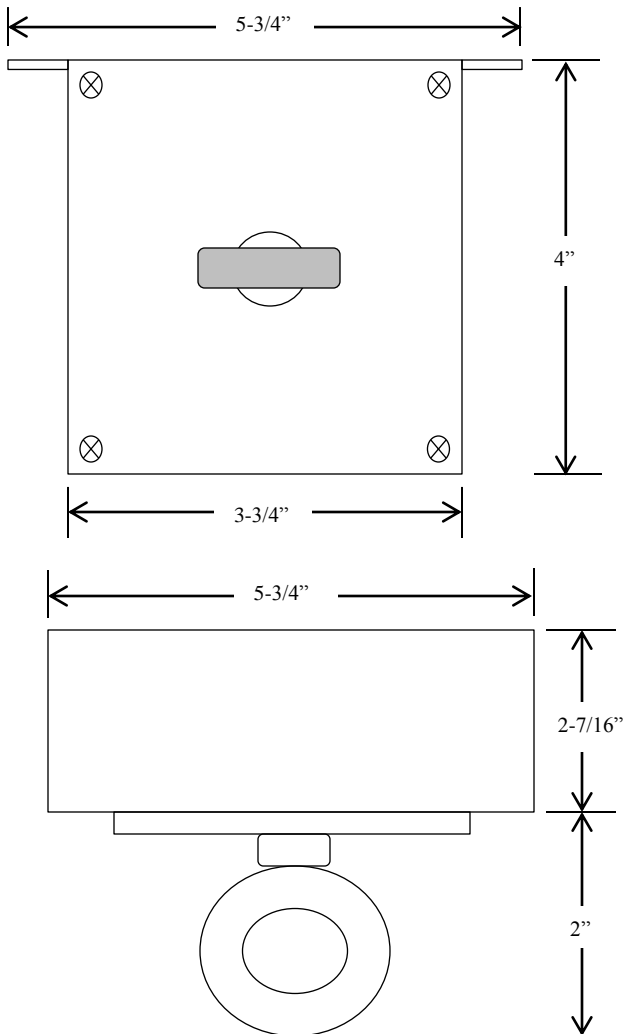

## CEILING PULL SWITCH

- NEMA 3R, 4, 12
- EXTERIOR SURFACE MOUNT IN ALUMINUM DIE CAST ENCLOSURE
- WITH ROTATING AND PIVOTING CAM TO ACCOMMODATE ANGLE
- SINGLE POLE – SINGLE THROW (SPST)
- 15 amp @ 125VAC

## DIMENSIONS