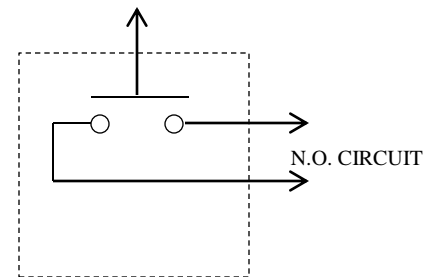

CP-2X

CEILING PULL SWITCH

- NEMA 7 & 9
- EXPLOSION PROOF ENCLOSURE
- SINGLE POLE – SINGLE THROW (SPST)

DISCLAIMER: OUR EXPLOSION PROOF CONTROLS ARE NOT RATED FOR DIVISION OR CLASS

DIMENSIONS

WIRING

230 Route 206, Suite 206
Flanders, NJ 07836
(800) 942-6682 * (973) 584-6682 Fax
info@mmtcinc.com