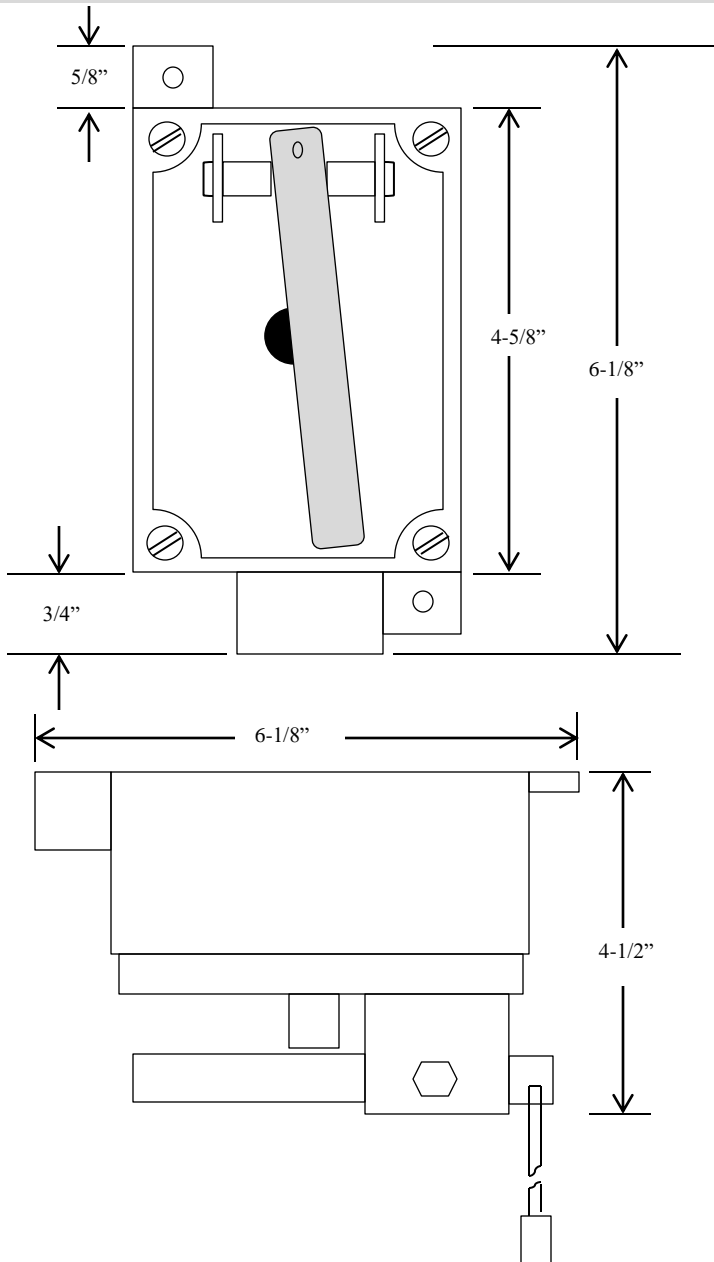

CP-2X

CEILING PULL SWITCH

- NEMA 7 & 9
- EXPLOSION PROOF ENCLOSURE
- SINGLE POLE – SINGLE THROW (SPST)

DISCLAIMER: OUR EXPLOSION PROOF CONTROLS ARE NOT RATED FOR DIVISION OR CLASS

DIMENSIONS

WIRING

230 Route 206, Suite 206
Flanders, NJ 07836
(800) 942-6682 * (973) 584-6682 Fax
info@mmtcinc.com