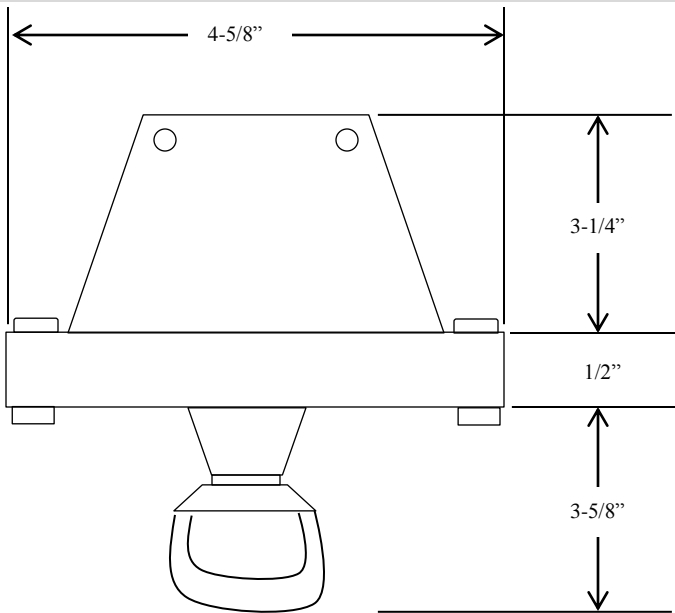

# CP-2B CEILING PULL SWITCH

- NEMA 3R, 4, 12
- EXTERIOR SURFACE MOUNT IN FIBERGLASS ENCLOSURE
- WITH ROTATING HEAD
- DOUBLE POLE – SINGLE THROW (DPST)
- 6 amp @ 120VAC

## DIMENSIONS