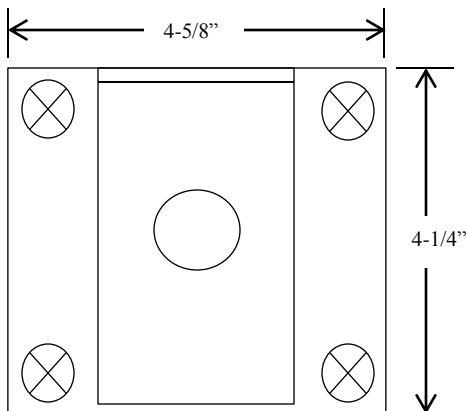

# CP-2B CEILING PULL SWITCH

- NEMA 3R, 4, 12
- EXTERIOR SURFACE MOUNT IN FIBERGLASS ENCLOSURE
- WITH ROTATING HEAD
- DOUBLE POLE – SINGLE THROW (DPST)
- 6 amp @ 120VAC

## DIMENSIONS