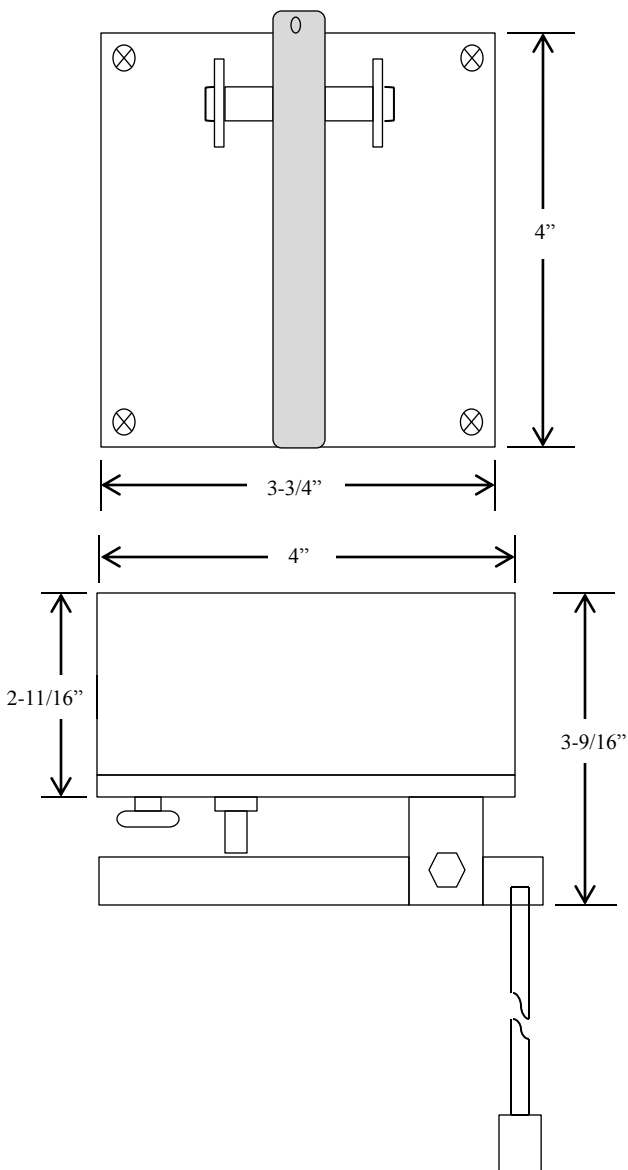

CP-2 CEILING PULL SWITCH

- NEMA 3R, 4, 12
- EXTERIOR SURFACE MOUNT IN ALUMINUM DIE CAST ENCLOSURE
- DOUBLE POLE – SINGLE THROW (DPST)
- 15 amp @ 125VAC

DIMENSIONS

WIRING

230 Route 206, Suite 206
Flanders, NJ 07836
(800) 942-6682 * (973) 584-6682 Fax
info@mmtcinc.com