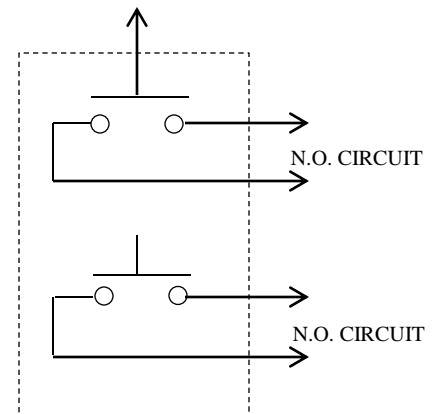

CP-2 CEILING PULL SWITCH

- NEMA 3R, 4, 12
- EXTERIOR SURFACE MOUNT IN ALUMINUM DIE CAST ENCLOSURE
- DOUBLE POLE – SINGLE THROW (DPST)
- 15 amp @ 125VAC

DIMENSIONS

WIRING

230 Route 206, Suite 206
Flanders, NJ 07836
(800) 942-6682 * (973) 584-6682 Fax
info@mmtcinc.com