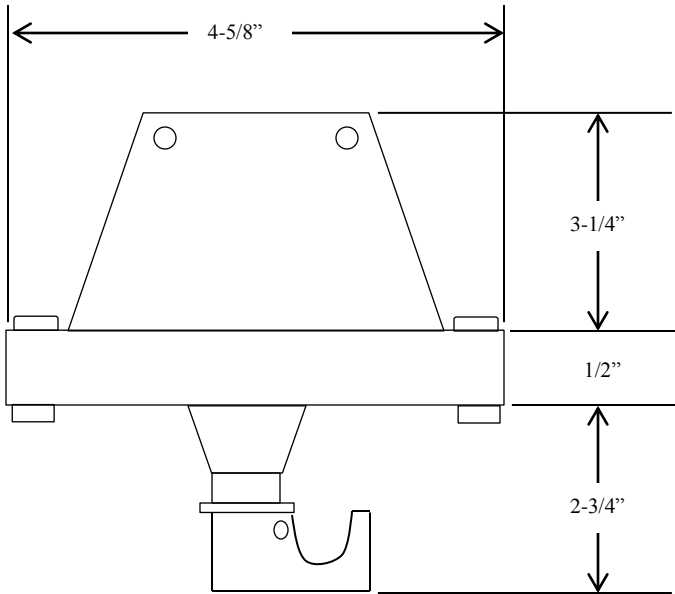

## CEILING PULL SWITCH

- NEMA 3R, 4, 12
- EXTERIOR SURFACE MOUNT IN FIBERGLASS ENCLOSURE
- WITH ROTATING AND PIVOTING CAM TO ACCOMMODATE ANGLE OF PULL
- SINGLE POLE – SINGLE THROW (SPST)
- 6 amp @ 120VAC

### DIMENSIONS