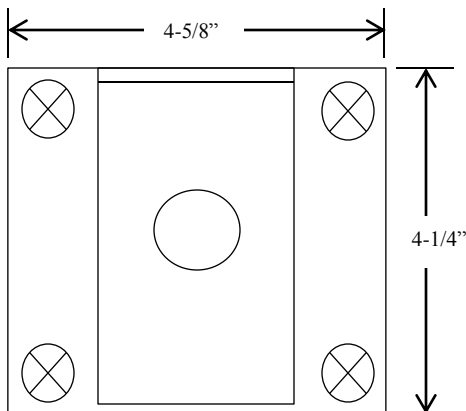

## CEILING PULL SWITCH

- NEMA 3R, 4, 12
- EXTERIOR SURFACE MOUNT IN FIBERGLASS ENCLOSURE
- WITH ROTATING AND PIVOTING CAM TO ACCOMMODATE ANGLE OF PULL
- SINGLE POLE – SINGLE THROW (SPST)
- 6 amp @ 120VAC

### DIMENSIONS