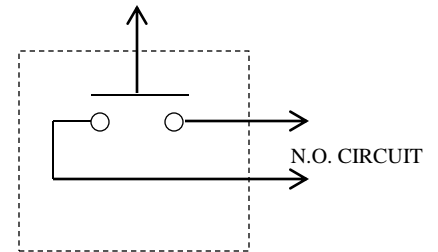

WIRING

230 Route 206, Suite 206
Flanders, NJ 07836
(800) 942-6682 * (973) 584-6682 Fax
info@mmtcinc.com