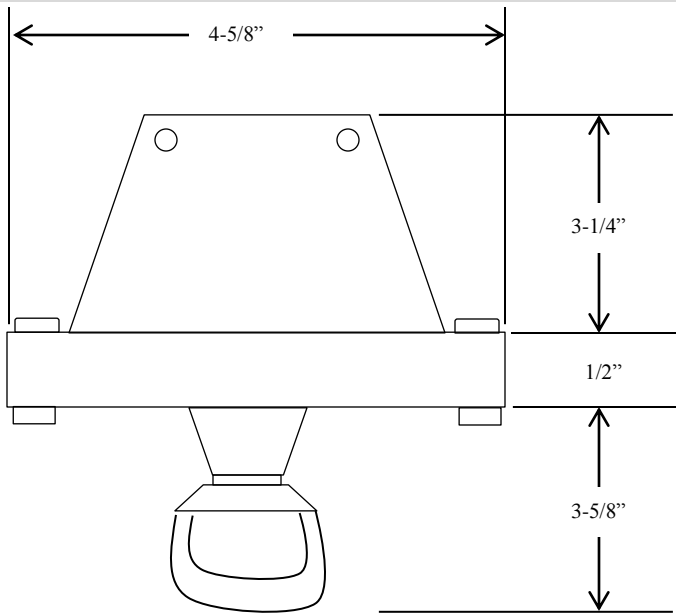

## CEILING PULL SWITCH

- NEMA 3R, 4, 12
- EXTERIOR SURFACE MOUNT IN FIBERGLASS ENCLOSURE
- WITH ROTATING HEAD
- SINGLE POLE – SINGLE THROW (SPST)
- 6 amp @ 120VAC

### DIMENSIONS