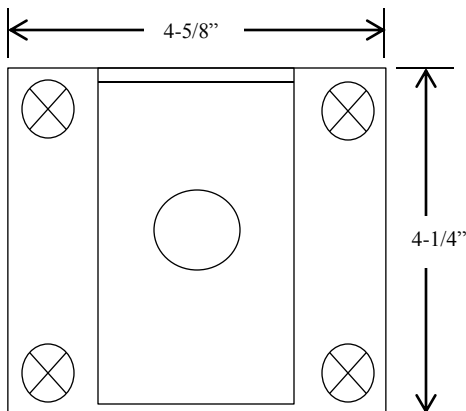

## CEILING PULL SWITCH

- NEMA 3R, 4, 12
- EXTERIOR SURFACE MOUNT IN FIBERGLASS ENCLOSURE
- WITH ROTATING HEAD
- SINGLE POLE – SINGLE THROW (SPST)
- 6 amp @ 120VAC

### DIMENSIONS