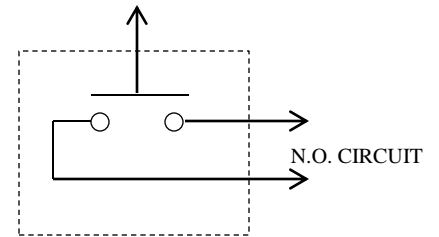

WIRING

230 Route 206, Suite 206
Flanders, NJ 07836
(800) 942-6682 * (973) 584-6682 Fax
info@mmtcinc.com