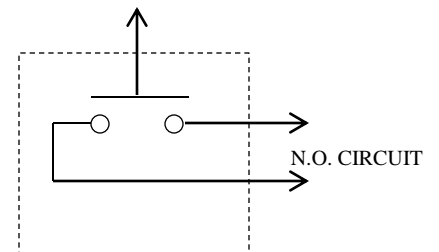

WIRING

230 Route 206, Suite 206
Flanders, NJ 07836
(800) 942-6682 * (973) 584-6682 Fax
info@mmtcinc.com