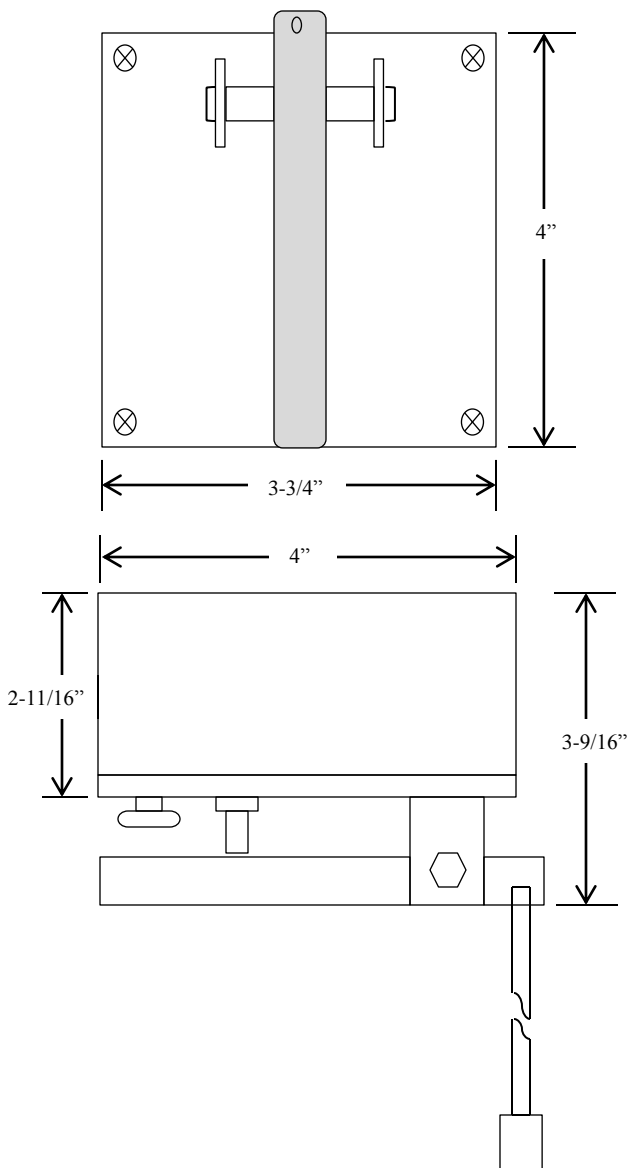

## CEILING PULL SWITCH

- NEMA 3R, 4, 12
- EXTERIOR SURFACE MOUNT IN ALUMINUM DIE CAST ENCLOSURE
- SINGLE POLE – SINGLE THROW (SPST)
- 15 amp @ 125VAC

## DIMENSIONS