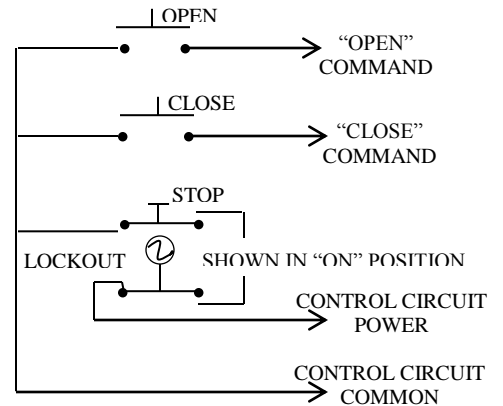

WIRING

230 Route 206, Suite 206
Flanders, NJ 07836
(800) 942-6682 * (973) 584-6682 Fax
info@mmtcinc.com