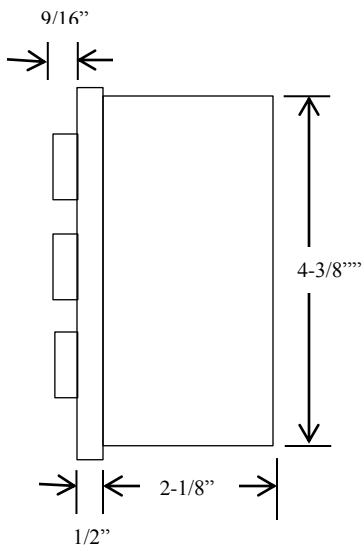

3BXL

EXTERIOR CONTROL STATION WITH KEYED LOCKOUT

- NEMA 3R, 4, 12
- SURFACE MOUNT
- FULLY GUARDED
- THREE BUTTON CONTROL (OPEN-CLOSE-STOP) WITH KEYED LOCKOUT (ON-OFF)
- BUTTON: 6 amp @ 125/250VAC
- OPEN: NORMALLY OPEN
- CLOSE: NORMALLY OPEN
- STOP: NORMALLY CLOSED
- KEYSWITCH: 4 amp @ 250VAC

DIMENSIONS

WIRING

230 Route 206, Suite 206
 Flanders, NJ 07836
 (800) 942-6682 * (973) 584-6682 Fax
 info@mmtcinc.com