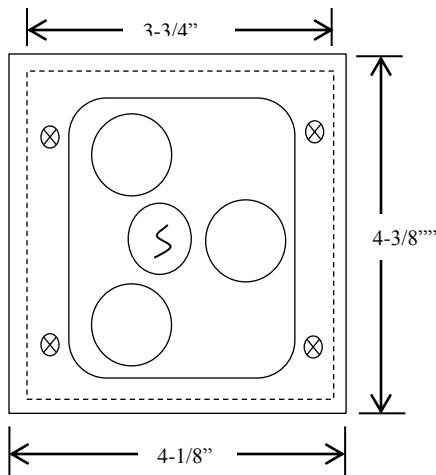

3BXL

EXTERIOR CONTROL STATION WITH KEYED LOCKOUT

- NEMA 3R, 4, 12
- SURFACE MOUNT
- FULLY GUARDED
- THREE BUTTON CONTROL (OPEN-CLOSE-STOP) WITH KEYED LOCKOUT (ON-OFF)
- BUTTON: 6 amp @ 125/250VAC
- OPEN: NORMALLY OPEN
- CLOSE: NORMALLY OPEN
- STOP: NORMALLY CLOSED
- KEYSWITCH: 4 amp @ 250VAC

DIMENSIONS

WIRING

230 Route 206, Suite 206
 Flanders, NJ 07836
 (800) 942-6682 * (973) 584-6682 Fax
 info@mmtcinc.com