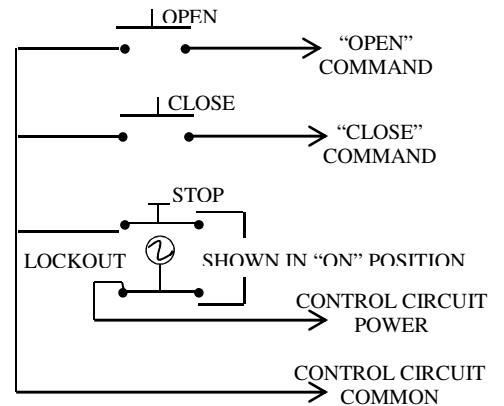

WIRING

230 Route 206, Suite 206
Flanders, NJ 07836
(800) 942-6682 * (973) 584-6682 Fax
info@mmtcinc.com