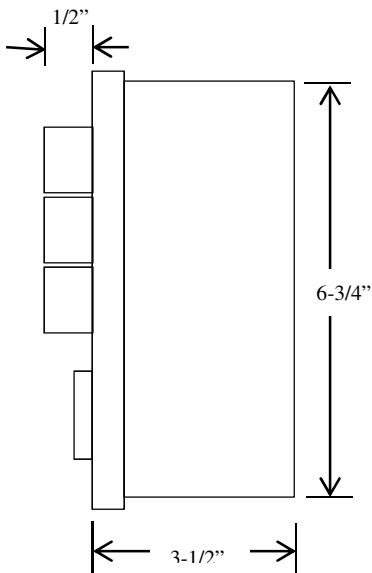

3BLM-BC

EXTERIOR CONTROL STATION WITH BEST CORE KEYED LOCKOUT

- NEMA 3R, 4, 12
- SURFACE MOUNT
- FULLY GUARDED
- THREE BUTTON CONTROL (OPEN-CLOSE-STOP) WITH KEYED LOCKOUT (ON-OFF)
- BUTTON: 6 amp @ 125/250VAC
- OPEN: NORMALLY OPEN
- CLOSE: NORMALLY OPEN
- STOP: NORMALLY CLOSED

DIMENSIONS

WIRING

230 Route 206, Suite 206
Flanders, NJ 07836
(800) 942-6682 * (973) 584-6682 Fax
info@mmtcinc.com