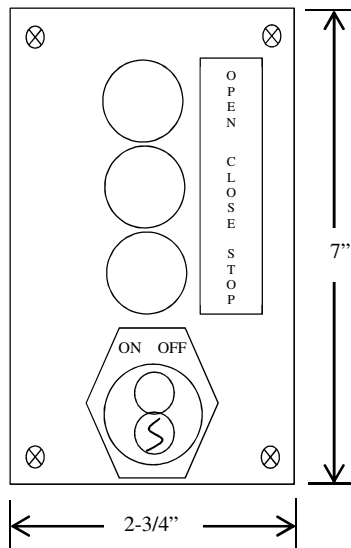

3BLM-BC

EXTERIOR CONTROL STATION WITH BEST CORE KEYED LOCKOUT

- NEMA 3R, 4, 12
- SURFACE MOUNT
- FULLY GUARDED
- THREE BUTTON CONTROL (OPEN-CLOSE-STOP) WITH KEYED LOCKOUT (ON-OFF)
- BUTTON: 6 amp @ 125/250VAC
- OPEN: NORMALLY OPEN
- CLOSE: NORMALLY OPEN
- STOP: NORMALLY CLOSED

DIMENSIONS

WIRING

230 Route 206, Suite 206
Flanders, NJ 07836
(800) 942-6682 * (973) 584-6682 Fax
info@mmtcinc.com