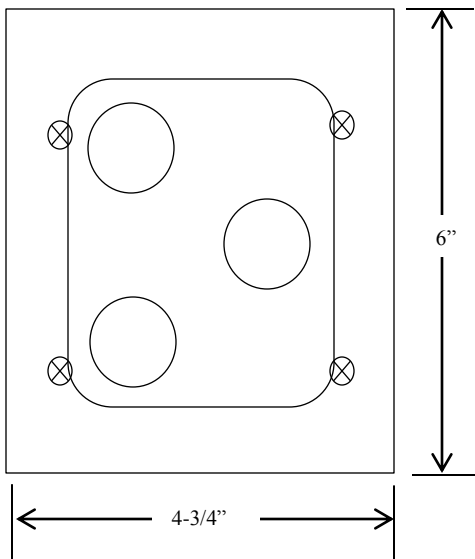

## 3BFX EXTERIOR CONTROL STATION

- EXTERIOR FLUSH MOUNT
- FULLY GUARDED
- THREE BUTTON CONTROL  
(OPEN-CLOSE-STOP)
- BUTTON: 6 amp @ 125/250VAC
- OPEN: NORMALLY OPEN
- CLOSE: NORMALLY OPEN
- STOP: NORMALLY CLOSED

## DIMENSIONS