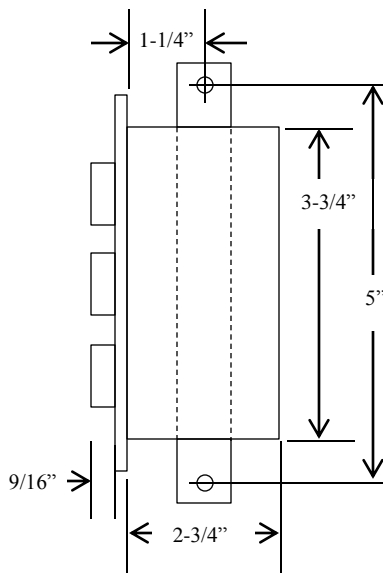

WIRING

230 Route 206, Suite 206
Flanders, NJ 07836
(800) 942-6682 * (973) 584-6682 Fax
info@mmtcinc.com