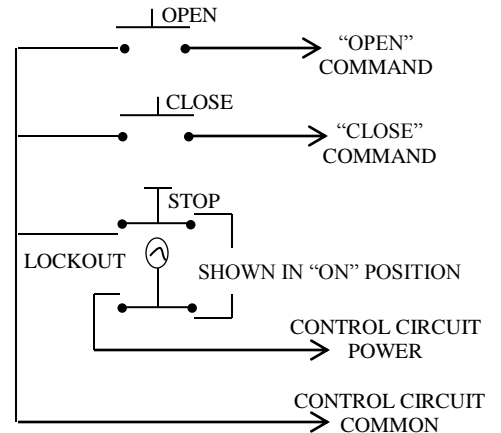

WIRING

230 Route 206, Suite 206
Flanders, NJ 07836
(800) 942-6682 * (973) 584-6682 Fax
info@mmtcinc.com