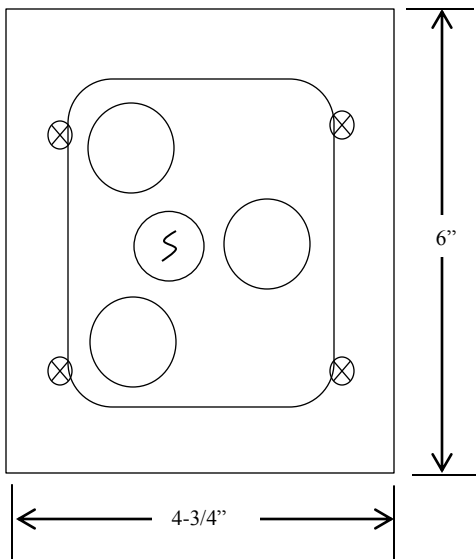

3BFLX

EXTERIOR CONTROL STATION WITH KEYED LOCKOUT

- EXTERIOR FLUSH MOUNT
- FULLY GUARDED
- THREE BUTTON CONTROL (OPEN-CLOSE-STOP) WITH KEYED LOCKOUT (ON-OFF)
- BUTTON: 6 amp @ 125/250VAC
- OPEN: NORMALLY OPEN
- CLOSE: NORMALLY OPEN
- STOP: NORMALLY CLOSED
- KEYSWITCH: 4 amp @ 250VAC

DIMENSIONS

WIRING

230 Route 206, Suite 206
Flanders, NJ 07836
(800) 942-6682 * (973) 584-6682 Fax
info@mmtcinc.com