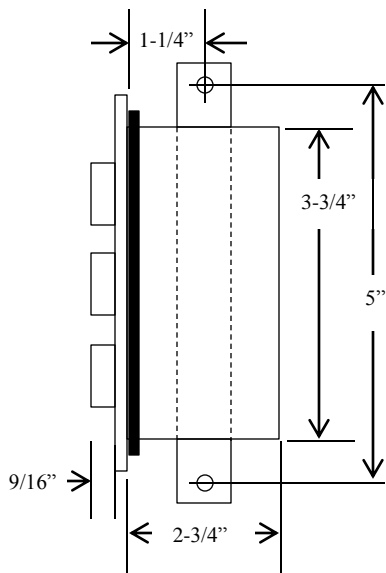

3BFLX

EXTERIOR CONTROL STATION WITH KEYED LOCKOUT

- EXTERIOR FLUSH MOUNT
- FULLY GUARDED
- THREE BUTTON CONTROL (OPEN-CLOSE-STOP) WITH KEYED LOCKOUT (ON-OFF)
- BUTTON: 6 amp @ 125/250VAC
- OPEN: NORMALLY OPEN
- CLOSE: NORMALLY OPEN
- STOP: NORMALLY CLOSED
- KEYSWITCH: 4 amp @ 250VAC

DIMENSIONS

WIRING

230 Route 206, Suite 206
Flanders, NJ 07836
(800) 942-6682 * (973) 584-6682 Fax
info@mmtcinc.com