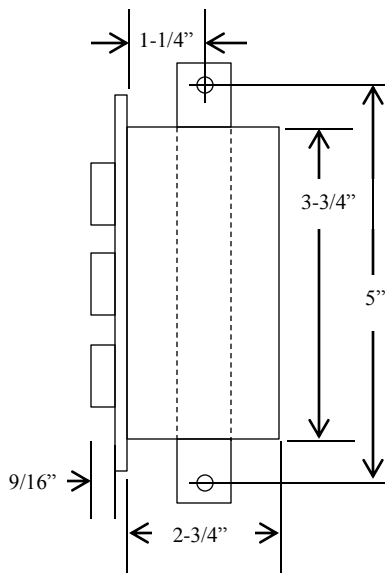

### CONTROL STATION WITH MORTISE KEYED LOCKOUT

- FLUSH MOUNT
- FULLY GUARDED
- THREE BUTTON CONTROL (OPEN-CLOSE-STOP) WITH MORTISE KEYED LOCKOUT (ON-OFF)
- BUTTON: 6 amp @ 125/250VAC
- OPEN: NORMALLY OPEN
- CLOSE: NORMALLY OPEN
- STOP: NORMALLY CLOSED
- KEYSWITCH: 4 amp @ 250VAC

## DIMENSIONS