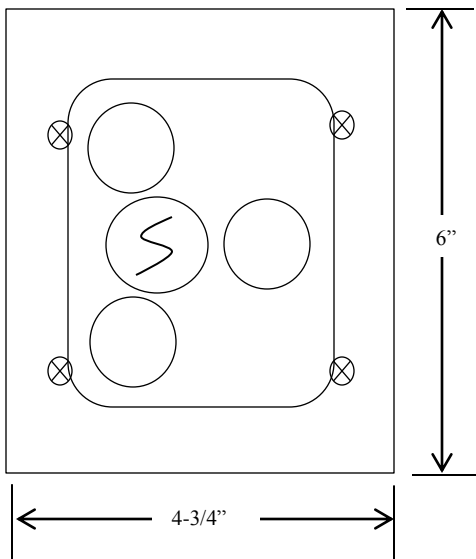

### CONTROL STATION WITH MORTISE KEYED LOCKOUT

- FLUSH MOUNT
- FULLY GUARDED
- THREE BUTTON CONTROL (OPEN-CLOSE-STOP) WITH MORTISE KEYED LOCKOUT (ON-OFF)
- BUTTON: 6 amp @ 125/250VAC
- OPEN: NORMALLY OPEN
- CLOSE: NORMALLY OPEN
- STOP: NORMALLY CLOSED
- KEYSWITCH: 4 amp @ 250VAC

## DIMENSIONS