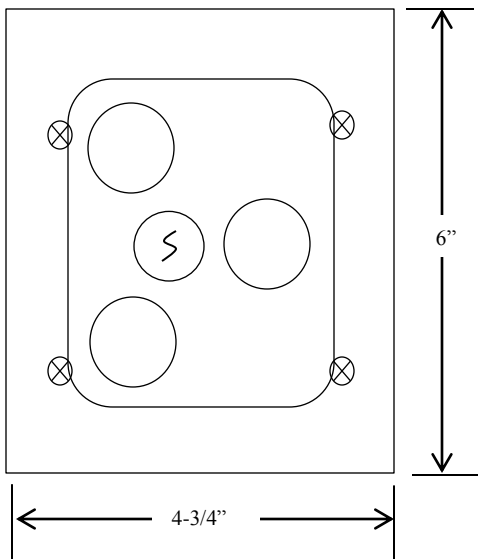

## 3BFL CONTROL STATION WITH KEYED LOCKOUT

- NEMA 1
- INTERIOR FLUSH MOUNT
- FULLY GUARDED
- THREE BUTTON CONTROL (OPEN-CLOSE-STOP) WITH KEYED LOCKOUT (ON-OFF)
- BUTTON: 6 amp @ 125/250VAC
- OPEN: NORMALLY OPEN
- CLOSE: NORMALLY OPEN
- STOP: NORMALLY CLOSED
- KEYSWITCH: 4 amp @ 250VAC

## DIMENSIONS