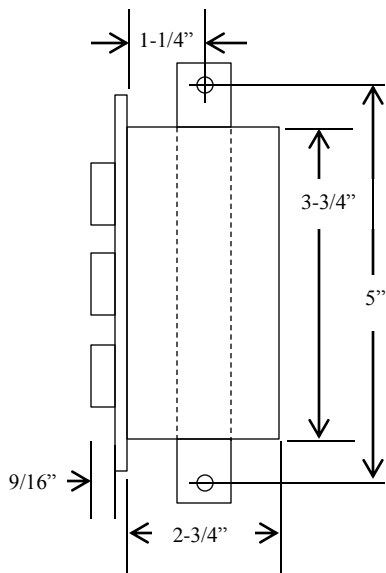

## 3BFL CONTROL STATION WITH KEYED LOCKOUT

- NEMA 1
- INTERIOR FLUSH MOUNT
- FULLY GUARDED
- THREE BUTTON CONTROL (OPEN-CLOSE-STOP) WITH KEYED LOCKOUT (ON-OFF)
- BUTTON: 6 amp @ 125/250VAC
- OPEN: NORMALLY OPEN
- CLOSE: NORMALLY OPEN
- STOP: NORMALLY CLOSED
- KEYSWITCH: 4 amp @ 250VAC

## DIMENSIONS