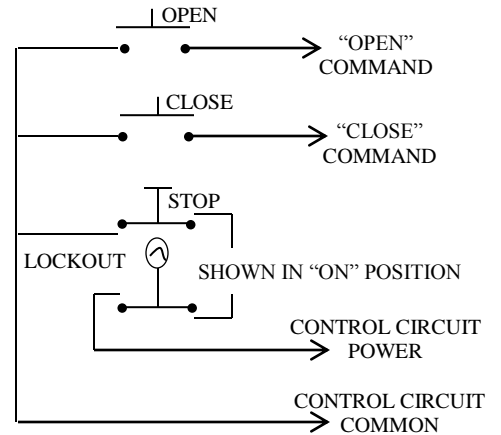

WIRING

230 Route 206, Suite 206
Flanders, NJ 07836
(800) 942-6682 * (973) 584-6682 Fax
info@mmtcinc.com