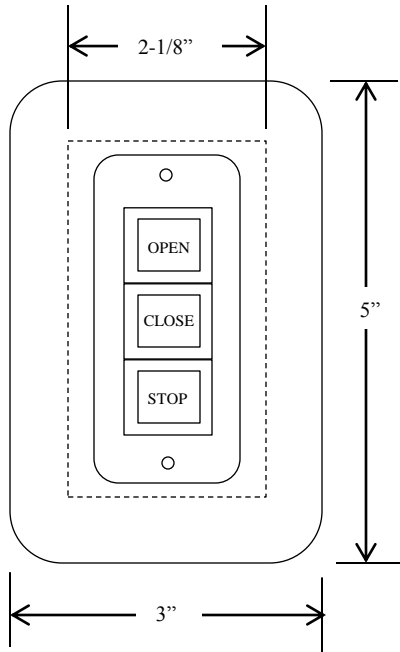

3BF

INTERIOR CONTROL STATION

- NEMA 1
- FLUSH MOUNT
- FULLY GUARDED
- THREE BUTTON CONTROL
(OPEN-CLOSE-STOP)
- BUTTON: 10 amp @ 250VAC
- OPEN: NORMALLY OPEN
- CLOSE: NORMALLY OPEN
- STOP: NORMALLY CLOSED

UL LISTED

DIMENSIONS

WIRING

230 Route 206, Suite 206
 Flanders, NJ 07836
 (800) 942-6682 * (973) 584-6682 Fax
 info@mmtcinc.com