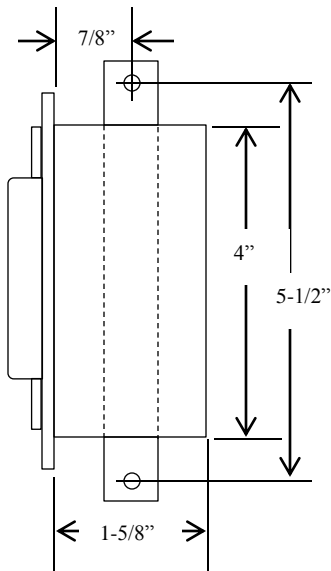

3BF

INTERIOR CONTROL STATION

- NEMA 1
- FLUSH MOUNT
- FULLY GUARDED
- THREE BUTTON CONTROL
(OPEN-CLOSE-STOP)
- BUTTON: 10 amp @ 250VAC
- OPEN: NORMALLY OPEN
- CLOSE: NORMALLY OPEN
- STOP: NORMALLY CLOSED

UL LISTED

DIMENSIONS

WIRING

230 Route 206, Suite 206
 Flanders, NJ 07836
 (800) 942-6682 * (973) 584-6682 Fax
 info@mmtcinc.com