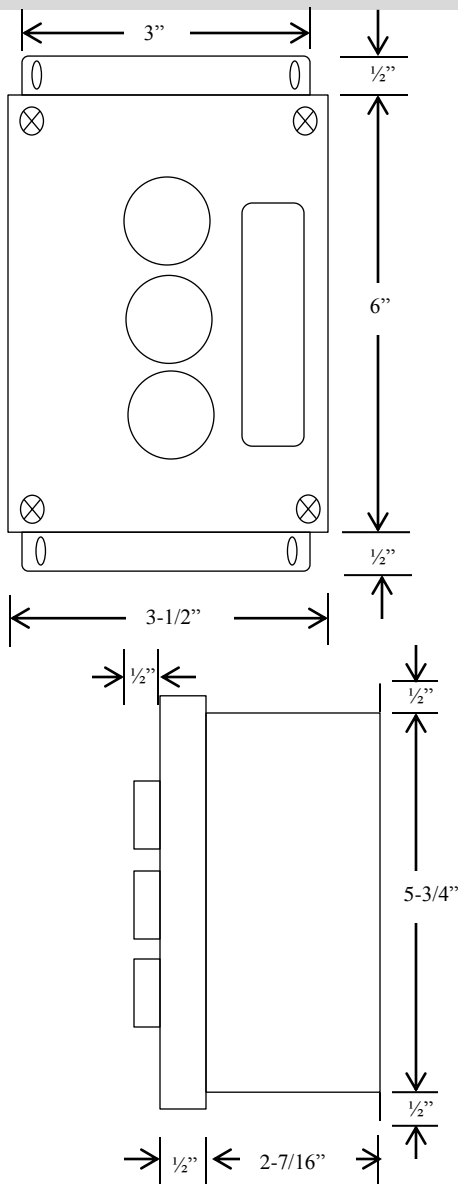

# 3B4X-SS

## EXTERIOR CONTROL STATION

- NEMA 3R, 4, 4X
- SURFACE MOUNT
- FULLY GUARDED
- CORROSION RESISTANT IN A STAINLESS STEEL ENCLOSURE
- THREE BUTTON CONTROL (OPEN-CLOSE-STOP)
- BUTTON: 6 amp @ 125/250VAC
- OPEN: NORMALLY OPEN
- CLOSE: NORMALLY OPEN
- STOP: NORMALLY CLOSED

## DIMENSIONS