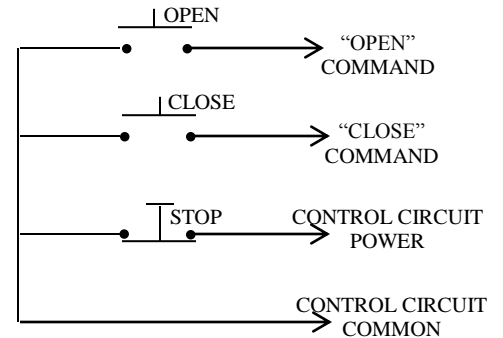

WIRING

230 Route 206, Suite 206
Flanders, NJ 07836
(800) 942-6682 * (973) 584-6682 Fax
info@mmtcinc.com