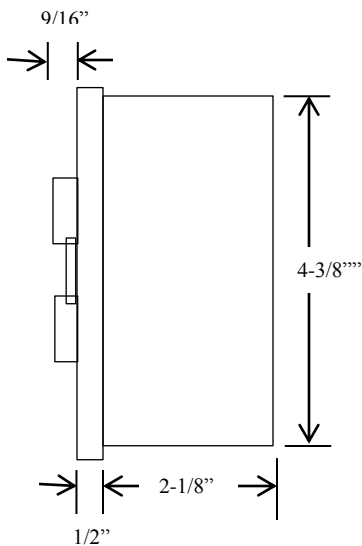

## 2BXL

### EXTERIOR CONTROL STATION WITH KEYED LOCKOUT

- NEMA 3R, 4, 12
- SURFACE MOUNT
- FULLY GUARDED
- TWO BUTTON CONTROL (OPEN-CLOSE) WITH KEYED LOCKOUT (ON-OFF)
- BUTTON: 6 amp @ 125/250VAC
- OPEN: NORMALLY OPEN
- CLOSE: NORMALLY OPEN
- KEYSWITCH: 4 amp @ 250VAC

## DIMENSIONS