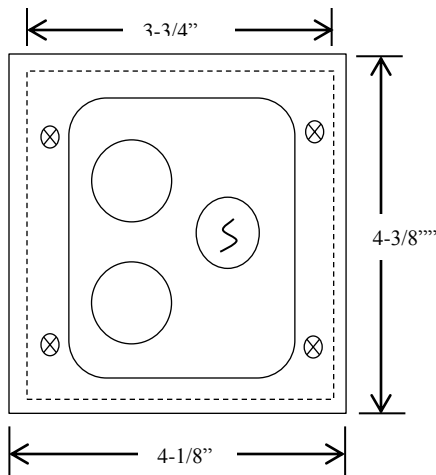

## 2BXL

### EXTERIOR CONTROL STATION WITH KEYED LOCKOUT

- NEMA 3R, 4, 12
- SURFACE MOUNT
- FULLY GUARDED
- TWO BUTTON CONTROL (OPEN-CLOSE) WITH KEYED LOCKOUT (ON-OFF)
- BUTTON: 6 amp @ 125/250VAC
- OPEN: NORMALLY OPEN
- CLOSE: NORMALLY OPEN
- KEYSWITCH: 4 amp @ 250VAC

## DIMENSIONS