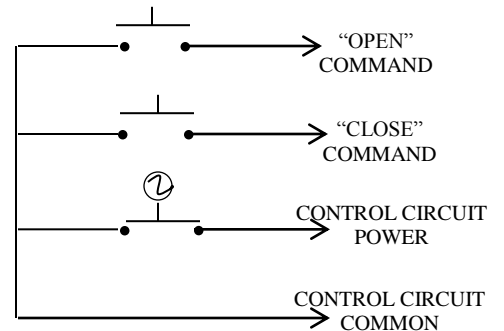

WIRING

230 Route 206, Suite 206
Flanders, NJ 07836
(800) 942-6682 * (973) 584-6682 Fax
info@mmtcinc.com