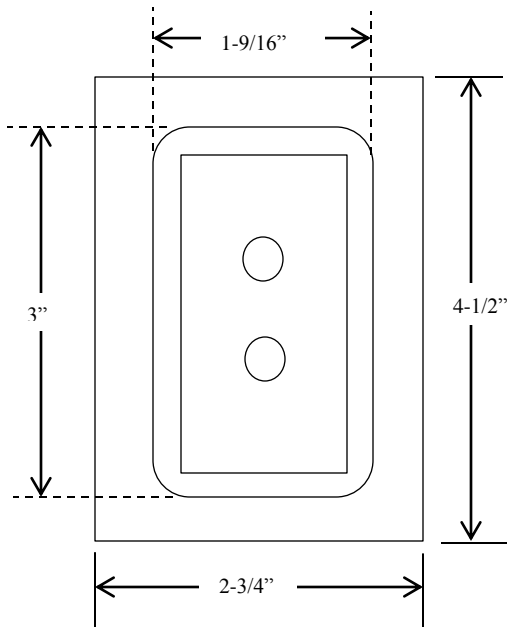

2BXC

CONTROL STATION WITH COVER

- NEMA 4
- SURFACE MOUNT WITH WEATHER PROTECTIVE COVER
- TWO BUTTON CONTROL (OPEN-CLOSE)
- BUTTON: 6 amp @ 125/250VAC
- OPEN: NORMALLY OPEN
- CLOSE: NORMALLY OPEN

DIMENSIONS