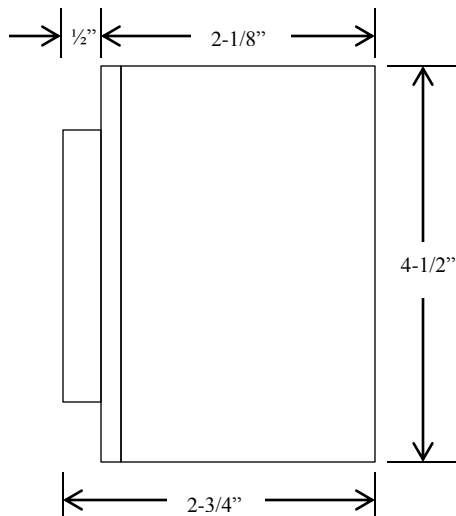

2BXC

CONTROL STATION WITH COVER

- NEMA 4
- SURFACE MOUNT WITH WEATHER PROTECTIVE COVER
- TWO BUTTON CONTROL (OPEN-CLOSE)
- BUTTON: 6 amp @ 125/250VAC
- OPEN: NORMALLY OPEN
- CLOSE: NORMALLY OPEN

DIMENSIONS