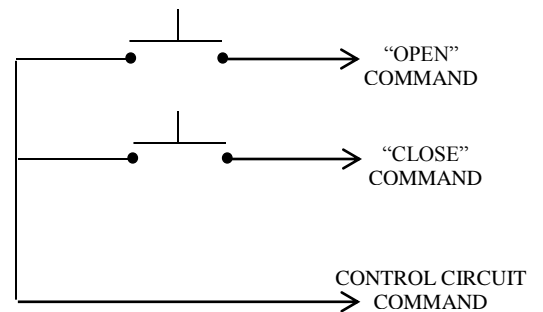

WIRING

230 Route 206, Suite 206
Flanders, NJ 07836
(800) 942-6682 * (973) 584-6682 Fax
info@mmtcinc.com