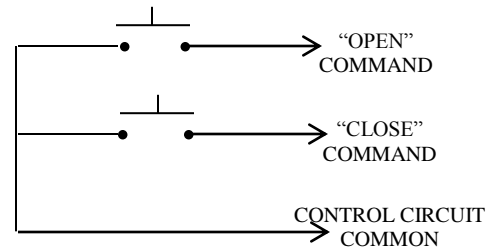

WIRING

230 Route 206, Suite 206
Flanders, NJ 07836
(800) 942-6682 * (973) 584-6682 Fax
info@mmtcinc.com