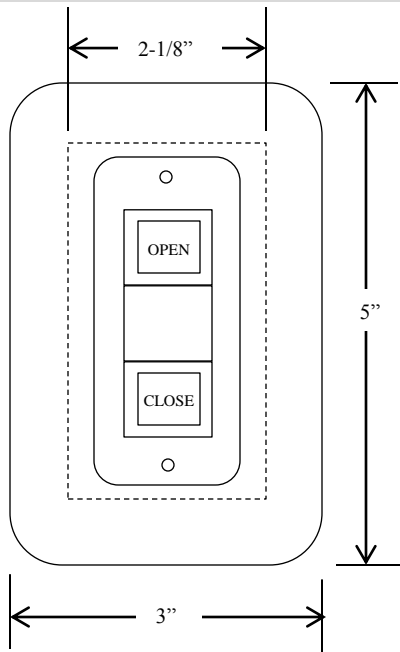

## 2BF INTERIOR CONTROL STATION

- NEMA 1
- FLUSH MOUNT
- FULLY GUARDED
- TWO BUTTON CONTROL (OPEN-CLOSE)
- 2 N/O CONTACTS
- BUTTON: 10 amp @ 250VAC

**UL LISTED**

### DIMENSIONS