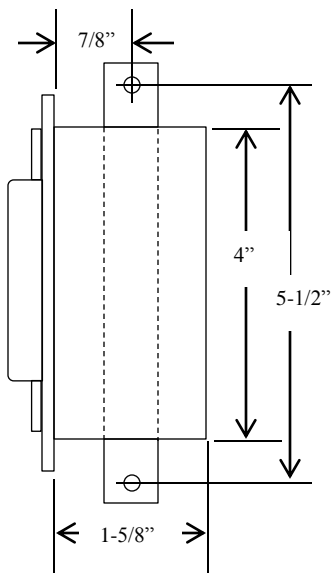

## 2BF INTERIOR CONTROL STATION

- NEMA 1
- FLUSH MOUNT
- FULLY GUARDED
- TWO BUTTON CONTROL (OPEN-CLOSE)
- 2 N/O CONTACTS
- BUTTON: 10 amp @ 250VAC

**UL LISTED**

### DIMENSIONS