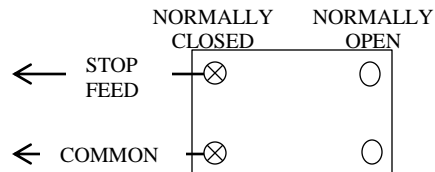

DIMENSIONS

WIRING

FOR OPEN - CLOSE

FOR STOP

230 Route 206, Suite 206
 Flanders, NJ 07836
 (800) 942-6682 * (973) 584-6682 Fax
 info@mmtcinc.com