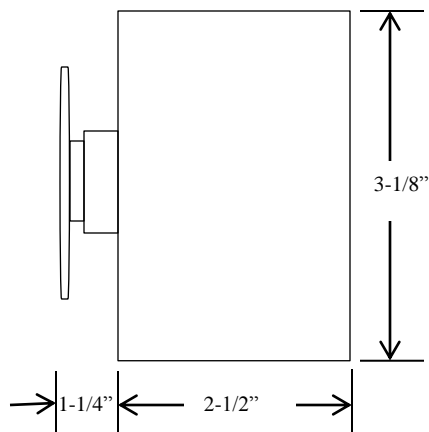

1MHL

MUSHROOM HEAD CONTROL

- NEMA 3R, 4, 12
- SURFACE MOUNT
- LATCHING CONTACT
- NON-METALLIC ENCLOSURE
- DOUBLE POLE CONTACTS
- NORMALLY OPEN & NORMALLY CLOSED
- BUTTON: 12 amp @ 600VAC

UL LISTED / CSA APPROVED

DIMENSIONS

WIRING

FOR OPEN - CLOSE

FOR STOP

230 Route 206, Suite 206
 Flanders, NJ 07836
 (800) 942-6682 * (973) 584-6682 Fax
 info@mmtcinc.com