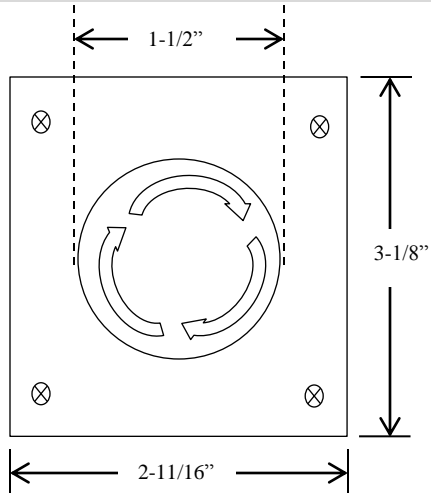

1MHL

MUSHROOM HEAD CONTROL

- NEMA 3R, 4, 12
- SURFACE MOUNT
- LATCHING CONTACT
- NON-METALLIC ENCLOSURE
- DOUBLE POLE CONTACTS
- NORMALLY OPEN & NORMALLY CLOSED
- BUTTON: 12 amp @ 600VAC

UL LISTED / CSA APPROVED

DIMENSIONS

WIRING

FOR OPEN - CLOSE

FOR STOP

230 Route 206, Suite 206
 Flanders, NJ 07836
 (800) 942-6682 * (973) 584-6682 Fax
 info@mmtcinc.com