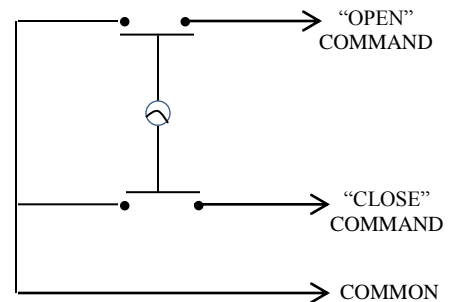

WIRING

230 Route 206, Suite 206
Flanders, NJ 07836
(800) 942-6682 * (973) 584-6682 Fax
info@mmtcinc.com