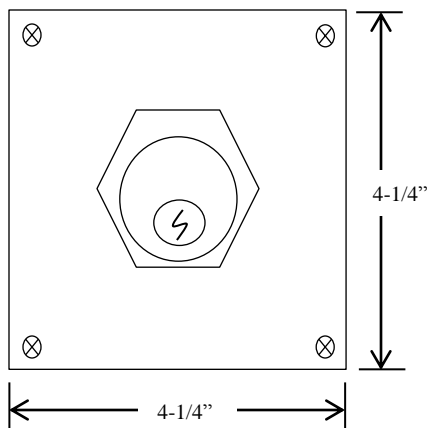

## KEYED CONTROL

- NEMA 4X
- SURFACE MOUNT
- NON-TAMPER-PROOF ROSITE ENCLOSURE
- TWO POSITION (OPEN-CLOSE)
- CENTER RETURN
- CYLINDER: MORTISE TYPE (5 PIN)
- KEYSWITCH: 15 amp @ 125/250VAC

## DIMENSIONS