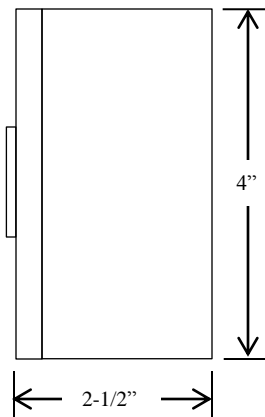

## KEYED CONTROL

- NEMA 4X
- SURFACE MOUNT
- NON-TAMPER-PROOF ROSITE ENCLOSURE
- TWO POSITION (OPEN-CLOSE)
- CENTER RETURN
- CYLINDER: MORTISE TYPE (5 PIN)
- KEYSWITCH: 15 amp @ 125/250VAC

## DIMENSIONS