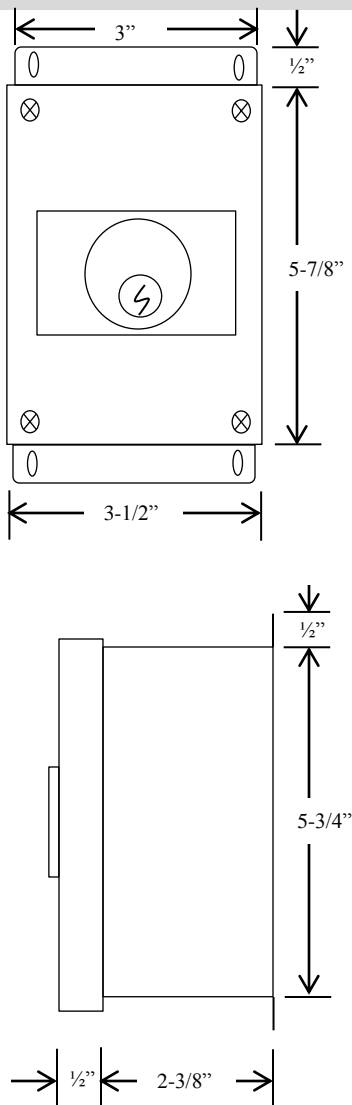

1K4X-SS

KEYED CONTROL

- NEMA 4X
- SURFACE MOUNT
- NON-TAMPER-PROOF STAINLESS STEEL ENCLOSURE
- TWO POSITION (OPEN-CLOSE)
- CENTER RETURN
- CYLINDER: MORTISE TYPE (5 PIN)
- KEYSWITCH: 15 amp @ 125/250VAC

DIMENSIONS

WIRING

230 Route 206, Suite 206
Flanders, NJ 07836
(800) 942-6682 * (973) 584-6682 Fax
info@mmtcinc.com