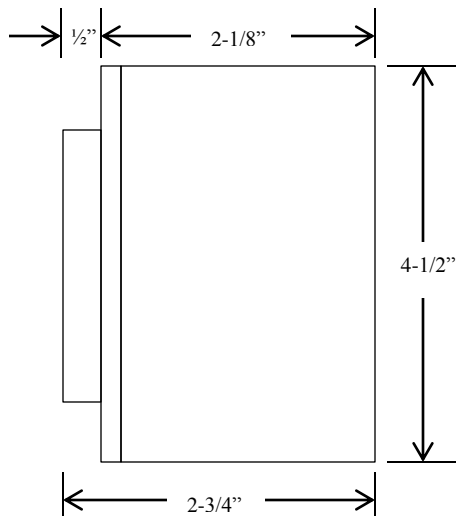

1BXC

CONTROL STATION WITH COVER

- NEMA 4
- SURFACE MOUNT WITH WEATHER PROTECTIVE COVER
- ONE BUTTON CONTROL
- BUTTON: 6 amp @ 125/250VAC
- NORMALLY OPEN

DIMENSIONS

WIRING

230 Route 206, Suite 206
Flanders, NJ 07836
(800) 942-6682 * (973) 584-6682 Fax
info@mmtcinc.com