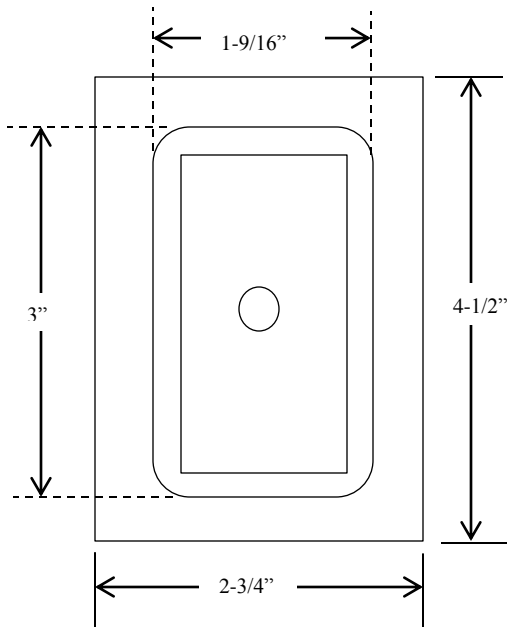

1BXC

CONTROL STATION WITH COVER

- NEMA 4
- SURFACE MOUNT WITH WEATHER PROTECTIVE COVER
- ONE BUTTON CONTROL
- BUTTON: 6 amp @ 125/250VAC
- NORMALLY OPEN

DIMENSIONS

WIRING

230 Route 206, Suite 206
Flanders, NJ 07836
(800) 942-6682 * (973) 584-6682 Fax
info@mmtcinc.com